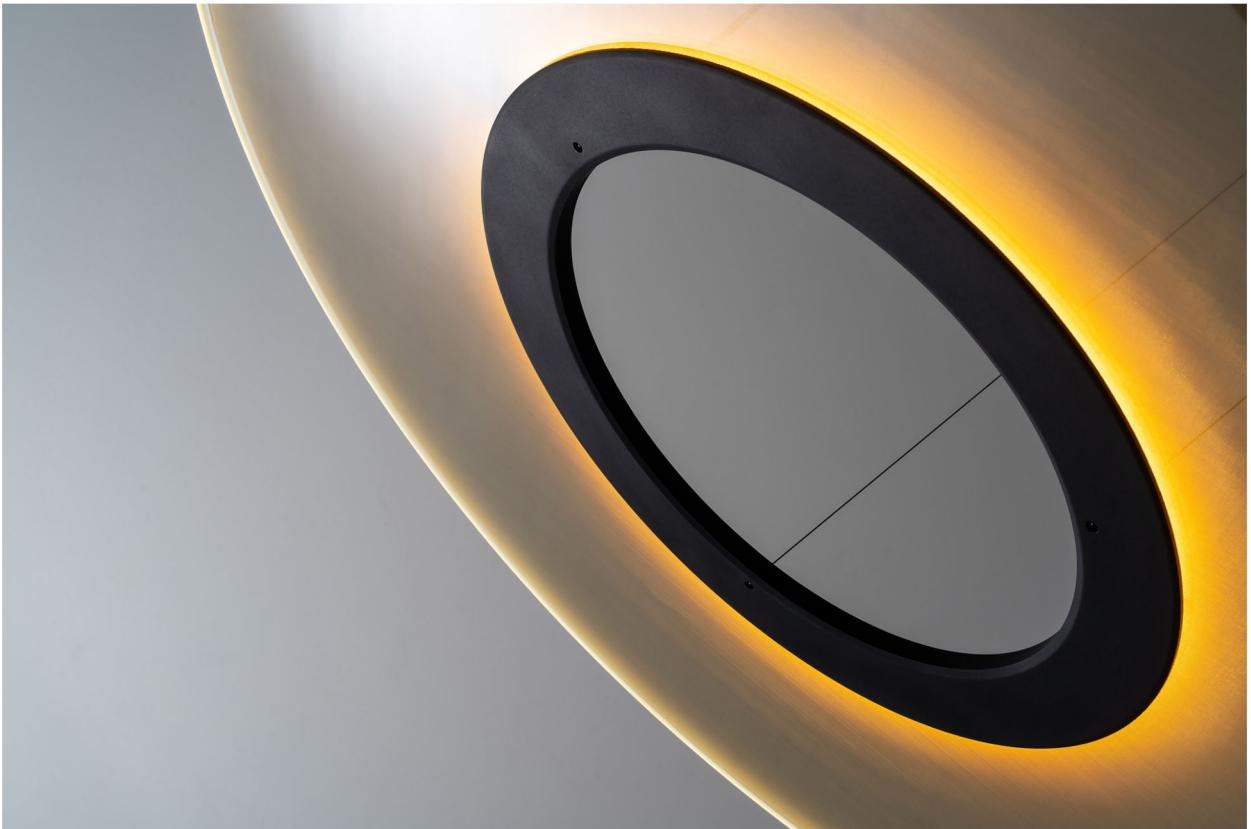

O L E A N T

B L A S S N O V A
A Star is Reborn

Side view

Bottom view

Metal and Glass
24 VDC, 60 W
Luminous flux: 6900 lumens
3000°K CRI > 90
Total weight: 15 kg

Iso view

Suspension luminaire
Brass and Glass Panel
Aluminium Core

24 VDC, 60 W
3000°K CRI > 90

		LED Watt	Luminous flux (lm) ²	Weight (kg)	Finish	Suspension Control
	BNS100	60	6900	15		
	Ø 1000mm					
	Finish					
	Light Gold V1	Matt Black V2	Silky White V3			XX
	Dimmable - w/o dimmer	00				YY
	Simple remote	10				
	DALI	20				
	Push - dim	25				
	CASAMBI	60				
	TRIAC	70				
	Mounting					
	Canopy multiple point with separate power cable	B				Z
	Multi point with separate power cable	D				
	* Tilt and height can be adjusted during installation					
	Canopy finish *if applicable					
	RAL 9016	RAL 7035	RAL 9005	RAL 1036	Custom	z
	1	2	4	5	9	

Full model number

BNS100 - XX - YY - Zz

Order model number

BNS100 - - -

Suspension luminaire
Brass and Glass Panel
Aluminium Core

24 VDC, 60 W
3000°K CRI > 90

Printer Friendly Version

		LED Watt	Luminous flux (lm)	Weight (kg)	Finish Suspension Control		
	BNS100 Ø 1000mm	60	6900	15			
	Finish						
Light Gold 	Matt Black 	Silky White 			XX		
	Dimmable - w/o dimmer 00 Simple remote 10 DALI 20 Push - dim 25 CASAMBI 60 TRIAC 70					YY	
	Mounting						
	Canopy multiple point with separate power cable B Multi point with separate power cable D						Z
	Canopy suspension LED Driver in canopy	Multipoint suspension LED Driver remotely placed					
* Tilt and height can be adjusted during installation							
Canopy finish *if applicable							
RAL 9016 	RAL 7035 	RAL 9005 	RAL 1036 	Custom 			
1	2	4	5	9	z		