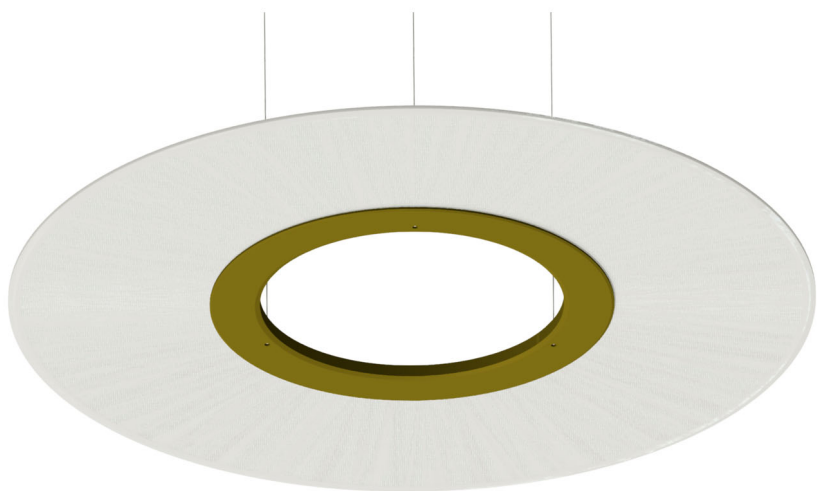

O L E A N T

B L A S S N O V A
A Star is Reborn

Side view

Bottom view

Metal and Glass
24 VDC, 60 W
Luminous flux: 6900 lumens
3000°K CRI > 90
Total weight: 15 kg

Iso view

Suspension luminaire
Brass and Glass Panel
Aluminium Core

24 VDC, 60 W
3000°K CRI > 90

		LED Watt	Luminous flux (lm) ²	Weight (kg)	Finish	Suspension Control
	BNS100	60	6900	15		
	Ø 1000mm					
	Finish					
	Light Gold V1	Matt Black V2	Silky White V3			XX
	Dimmable - w/o dimmer	00				YY
	Simple remote	10				
	DALI	20				
	Push - dim	25				
	CASAMBI	60				
	TRIAC	70				
	Mounting					
	Canopy multiple point with separate power cable	B				Z
	Multi point with separate power cable	D				
	* Tilt and height can be adjusted during installation					
	Canopy finish *if applicable					
	RAL 9016	RAL 7035	RAL 9005	RAL 1036	Custom	z
	1	2	4	5	9	

Full model number

BNS100 - XX - YY - Zz

Order model number

BNS100 - - -

Suspension luminaire
Brass and Glass Panel
Aluminium Core

24 VDC, 60 W
3000°K CRI > 90

Printer Friendly Version

		LED Watt	Luminous flux (lm)	Weight (kg)	Finish Suspension Control		
	BNS100 Ø 1000mm	60	6900	15			
	Finish						
Light Gold 	Matt Black 	Silky White 			XX		
	Dimmable - w/o dimmer 00 Simple remote 10 DALI 20 Push - dim 25 CASAMBI 60 TRIAC 70					YY	
	Mounting						
	Canopy multiple point with separate power cable B Multi point with separate power cable D						Z
	Canopy suspension LED Driver in canopy	Multipoint suspension LED Driver remotely placed					
* Tilt and height can be adjusted during installation							
Canopy finish *if applicable							
RAL 9016 	RAL 7035 	RAL 9005 	RAL 1036 	Custom 			
1	2	4	5	9	z		