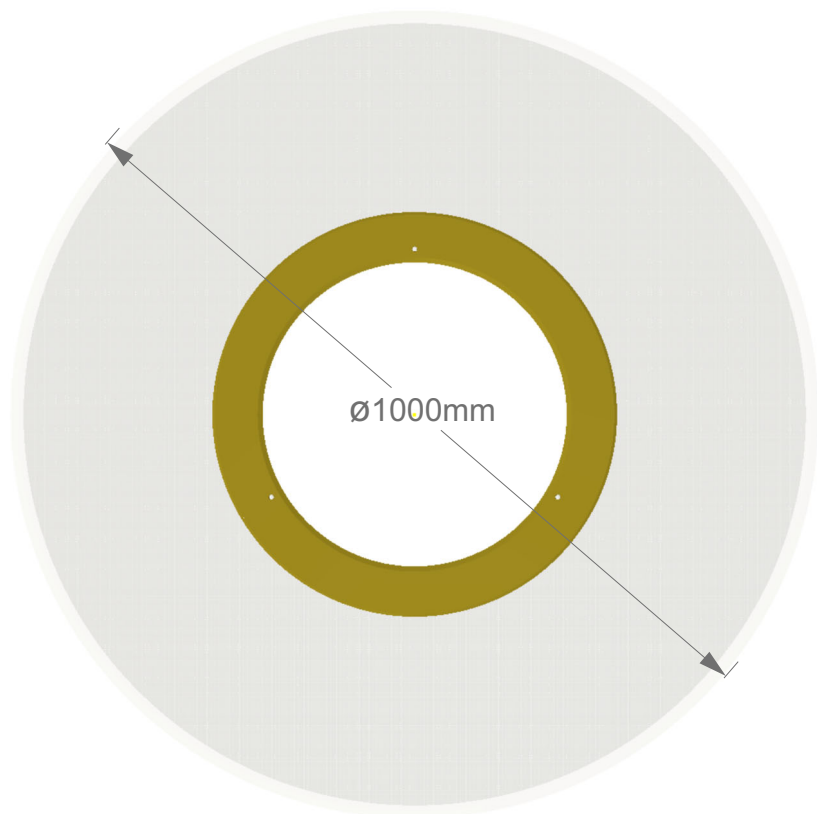

O L E A N T

B L A S S N O V A
A Star is Reborn

Side view

Bottom view

Metal and Glass
24 VDC, 60 W
Luminous flux: 6900 lumens
3000°K CRI > 90
Total weight: 15 kg

Iso view

Suspension luminaire
Brass and Glass Panel
Aluminium Core

24 VDC, 60 W
3000°K CRI > 90

		LED Watt	Luminous flux (lm) ²	Weight (kg)	Finish	Suspension Control
	BNS100	60	6900	15		
	Ø 1000mm					
	Finish					
	Light Gold V1	Matt Black V2	Silky White V3			XX
	Dimmable - w/o dimmer	00				YY
	Simple remote	10				
	DALI	20				
	Push - dim	25				
	CASAMBI	60				
	TRIAC	70				
	Mounting					
	Canopy multiple point with separate power cable	B				Z
	Multi point with separate power cable	D				
	* Tilt and height can be adjusted during installation					
	Canopy finish *if applicable					
	RAL 9016	RAL 7035	RAL 9005	RAL 1036	Custom	z
	1	2	4	5	9	

Full model number

BNS100 - XX - YY - Zz

Order model number

BNS100 - - -

Suspension luminaire
Brass and Glass Panel
Aluminium Core

24 VDC, 60 W
3000°K CRI > 90

Printer Friendly Version

		LED Watt	Luminous flux (lm)	Weight (kg)	Finish Suspension Control		
	BNS100 Ø 1000mm	60	6900	15			
	Finish						
Light Gold 	Matt Black 	Silky White 			XX		
	Dimmable - w/o dimmer 00 Simple remote 10 DALI 20 Push - dim 25 CASAMBI 60 TRIAC 70					YY	
	Mounting						
	Canopy multiple point with separate power cable B Multi point with separate power cable D						Z
	Canopy suspension LED Driver in canopy	Multipoint suspension LED Driver remotely placed					
* Tilt and height can be adjusted during installation							
Canopy finish *if applicable							
RAL 9016 	RAL 7035 	RAL 9005 	RAL 1036 	Custom 			
1	2	4	5	9	z		