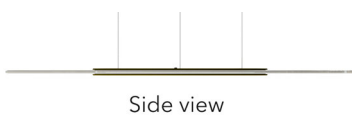

O L E A N T

B L A S S N O V A
A Star is Reborn

Side view

Bottom view

Metal and Glass
24 VDC, 60 W
Luminous flux: 6900 lumens
3000°K CRI > 90
Total weight: 15 kg

Iso view

Suspension luminaire
Brass and Glass Panel
Aluminium Core

24 VDC, 60 W
3000°K CRI > 90

		LED Watt	Luminous flux (lm) ²	Weight (kg)	Finish	Suspension Control
	BNS100	60	6900	15		
	Ø 1000mm					
	Finish					
	Light Gold V1	Matt Black V2	Silky White V3			XX
	Dimmable - w/o dimmer	00				YY
	Simple remote	10				
	DALI	20				
	Push - dim	25				
	CASAMBI	60				
	TRIAC	70				
	Mounting					
	Canopy multiple point with separate power cable	B				Z
	Multi point with separate power cable	D				
	* Tilt and height can be adjusted during installation					
	Canopy finish *if applicable					
	RAL 9016	RAL 7035	RAL 9005	RAL 1036	Custom	z
	1	2	4	5	9	

Full model number

BNS100 - XX - YY - Zz

Order model number

BNS100 - - -

Suspension luminaire
Brass and Glass Panel
Aluminium Core

24 VDC, 60 W
3000°K CRI > 90

Printer Friendly Version

		LED Watt	Luminous flux (lm)	Weight (kg)	Finish Suspension Control		
	BNS100 Ø 1000mm	60	6900	15			
	Finish						
Light Gold 	Matt Black 	Silky White 			XX		
	Dimmable - w/o dimmer 00 Simple remote 10 DALI 20 Push - dim 25 CASAMBI 60 TRIAC 70					YY	
	Mounting						
	Canopy multiple point with separate power cable B Multi point with separate power cable D						Z
	Canopy suspension LED Driver in canopy	Multipoint suspension LED Driver remotely placed					
* Tilt and height can be adjusted during installation							
Canopy finish *if applicable							
RAL 9016 	RAL 7035 	RAL 9005 	RAL 1036 	Custom 			
1	2	4	5	9	z		