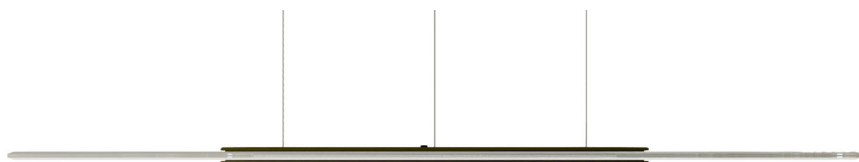

O L E A N T

B L A S S N O V A
A Star is Reborn

Side view

Bottom view

Metal and Glass
24 VDC, 60 W
Luminous flux: 6900 lumens
3000°K CRI > 90
Total weight: 15 kg

Iso view

Suspension luminaire
Brass and Glass Panel
Aluminium Core

24 VDC, 60 W
3000°K CRI > 90

		LED Watt	Luminous flux (lm) ²	Weight (kg)	Finish	Suspension Control
	BNS100	60	6900	15		
	Ø 1000mm					
	Finish					
	Light Gold V1	Matt Black V2	Silky White V3			XX
	Dimmable - w/o dimmer	00				YY
	Simple remote	10				
	DALI	20				
	Push - dim	25				
	CASAMBI	60				
	TRIAC	70				
	Mounting					
	Canopy multiple point with separate power cable	B				Z
	Multi point with separate power cable	D				
	* Tilt and height can be adjusted during installation					
	Canopy finish *if applicable					
	RAL 9016	RAL 7035	RAL 9005	RAL 1036	Custom	z
	1	2	4	5	9	

Full model number

BNS100 - XX - YY - Zz

Order model number

BNS100 - - -

Suspension luminaire
Brass and Glass Panel
Aluminium Core

24 VDC, 60 W
3000°K CRI > 90

Printer Friendly Version

		LED Watt	Luminous flux (lm)	Weight (kg)	Finish Suspension Control		
	BNS100 Ø 1000mm	60	6900	15			
	Finish						
Light Gold 	Matt Black 	Silky White 			XX		
	Dimmable - w/o dimmer 00 Simple remote 10 DALI 20 Push - dim 25 CASAMBI 60 TRIAC 70					YY	
	Mounting						
	Canopy multiple point with separate power cable B Multi point with separate power cable D						Z
	Canopy suspension LED Driver in canopy	Multipoint suspension LED Driver remotely placed					
* Tilt and height can be adjusted during installation							
Canopy finish *if applicable							
RAL 9016 	RAL 7035 	RAL 9005 	RAL 1036 	Custom 			
1	2	4	5	9	z		