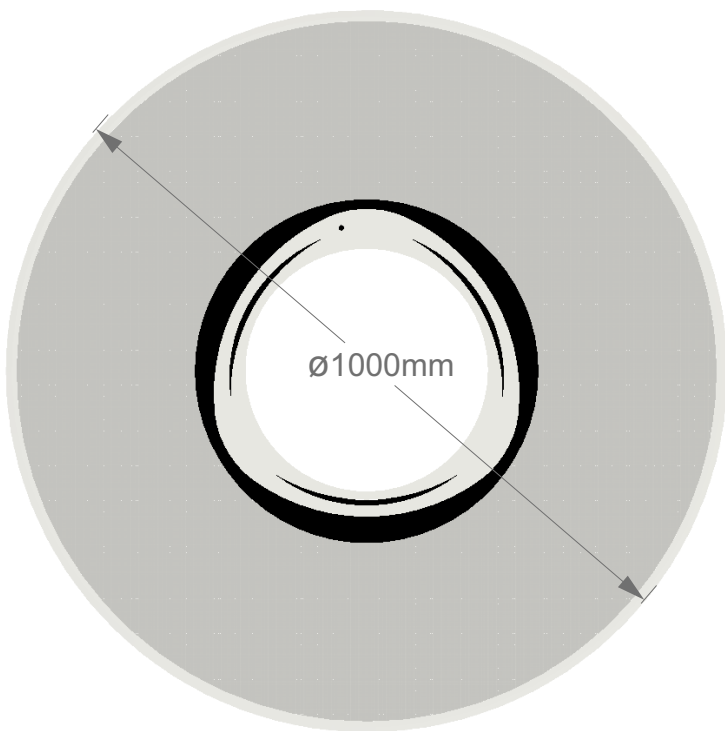

O L E A N T

BLASS REVOLUTION
Beyond Radiance

Front View

Iso view

Back view

Side view

Wall Sconce
Brass and Glass Panel
Aluminium Core

24 VDC, 60 W
3000°K CRI > 90

BRW100 Ø 1000mm

LED
Watt

Luminous
flux (lm²)

Weight
(kg)

Finish Suspension
Control

60

6900

15