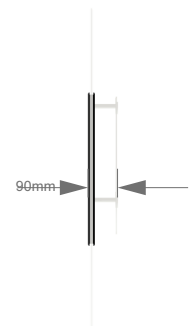

O L E A N T

BLASS REVOLUTION
Beyond Radiance

Front View

Iso view

Back view

Side view

Wall Sconce
Brass and Glass Panel
Aluminium Core

24 VDC, 60 W
3000°K CRI > 90

BRW100 Ø 1000mm

LED
Watt

Luminous
flux (lm²)

Weight
(kg)

Finish Suspension
Control

60

6900

15

Z

Front View

Iso view

Back view

Side view

Full model number

BRW100 - XX - YY - Z

Order model number

BRW100 - - -

Wall Sconce
Brass and Glass Panel
Aluminium Core

24 VDC, 60 W
3000°K CRI > 90

Printer Friendly Version

		LED Watt	Luminous flux (lm) ²	Weight (kg)	Finish Suspension Control	
BRW100	Ø 1000mm	60	6900	15		
Finish						
Light Gold <input type="checkbox"/> V1	Matt Black <input type="checkbox"/> V2	Silky White <input type="checkbox"/> V3			XX	
Control						
Dimmable - w/o dimmer Simple remote DALI Push - dim CASAMBI TRIAC	00 10 20 25 60 70				YY	
Mounting						
Base and foot finish						
RAL 9003 <input type="checkbox"/> 1	RAL 7035 <input type="checkbox"/> 2	RAL 9005 <input type="checkbox"/> 4	RAL 1036 <input type="checkbox"/> 5	Custom <input type="checkbox"/> 9		Z