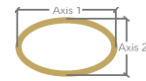

Model Name Eclipse In 120x60
 Materials Aluminium frame, PC diffuser
 Design by Peter Danczkay

Luminaire dimensions 120x60x3 cm
 Profile dimensions 27x30 mm
 Luminaire weight 1.9 kg

Light Direction In 

Net Lumens output 6015 lm
 Lumens LED output 10030 lm

| | | | | | |
|---|-----------|------------------|-----------|------------|--------|
|  | Size | Standard Sizes * | | | |
| | 80x40 cm | --> 80x40 | 120x60 cm | --> 120x60 | 120x60 |
| | 150x75 cm | --> 150x75 | 180x90 cm | --> 180x90 | |