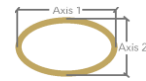

Model Name Eclipse In 150x75
 Materials Aluminium frame, PC diffuser
 Design by Peter Danczkay

Luminaire dimensions 150x75x3 cm
 Profile dimensions 27x30 mm
 Luminaire weight 2.4 kg

Light Direction In

Net Lumens output 7520 lm
 Lumens LED output 12535 lm

Size 	Standard Sizes *				150x75
	80x40 cm	--> 80x40	120x60 cm	--> 120x60	
	150x75 cm	--> 150x75	180x90 cm	--> 180x90	

* Other sizes available upon request

Finish 	Premium --> P							
	Deco Black 10 10M	Pearl White 20 20M	Golden Eye 30 30M	Silver Chalice 40 40M	Ruby Red 50 50M	Twilight Blue 60 60M	Champagne Brown 70 70M	Forest Green 80 80M