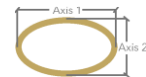

Model Name Eclipse In 80x40
 Materials Aluminium frame, PC diffuser
 Design by Peter Danczkay

Luminaire dimensions 80x40x3 cm
 Profile dimensions 27x30 mm
 Luminaire weight 1.3 kg

Light Direction In

Net Lumens output 4010 lm
 Lumens LED output 6685 lm

Size 	Standard Sizes *				80x40
	80x40 cm	--> 80x40	120x60 cm	--> 120x60	
	150x75 cm	--> 150x75	180x90 cm	--> 180x90	

* Other sizes available upon request

Finish 	Premium --> P							
	Deco Black 10 10M	Pearl White 20 20M	Golden Eye 30 30M	Silver Chalice 40 40M	Ruby Red 50 50M	Twilight Blue 60 60M	Champagne Brown 70 70M	Forest Green 80 80M