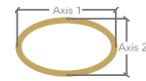

Model Name Eclipse Out 120x60
Materials Aluminium frame, PC diffuser
Design by Peter Danczkay

Luminaire dimensions 120x60x3 cm
Profile dimensions 27x30 mm
Luminaire weight 1.9 kg

Light Direction Out

Net Lumens output 6015 lm
Lumens LED output 10030 lm

LED Life 50 000 hrs L80/B30
Warranty 1+2 years

Voltage (constant voltage) 24 V
Amperes / Watts 2.8 A / 67 W

Technical data is subject to change.

Document version v220416

	Light Direction In	--> EI	Down	--> ED	EO
	Out	--> EO	In & Out	--> EH	
	Up	--> EU	Up & Down	--> EV	

	Size Standard Sizes *				
	80x40 cm --> 80x40	120x60 cm	--> 120x60		120x60
	150x75 cm --> 150x75	180x90 cm	--> 180x90		

* Other sizes available upon request

	Finish Premium --> P							
	Deco Black 10 10M	Pearl White 20 20M	Golden Eye 30 30M	Silver Chalice 40 40M	Ruby Red 50 50M	Twilight Blue 60 60M	Champagne Brown 70 70M	Forest Green 80 80M

* Use XX for high gloss finish and XXM for matt

** Additional custom colours can be selected by providing RAL or auto colour code

Highline --> H					
Gold --> R1036	White --> R9016				HR9011
Silver --> R1036	Black --> R9011				

* Use M suffix for matt

** Any RAL colour, or special effects Powder coating available upon request

	LED Colour Warm White (Standard) - 3000°K --> 9300	Full Colour --> RGB	9400
	Extra Warm White - 2700°K --> 9270	Colour & Warm White --> R930	
	Neutral White - 4000°K --> 9400	Colour & Neutral White --> R940	
	Tuneable white - 2700°K-4000°K --> 2740	* Contact us for other requirements *