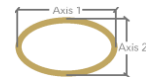

Model Name Eclipse Out 150x75
Materials Aluminium frame, PC diffuser
Design by Peter Danczkay

Luminaire dimensions 150x75x3 cm
Profile dimensions 27x30 mm
Luminaire weight 2.4 kg

Light Direction Out

Net Lumens output 7520 lm
Lumens LED output 12535 lm

LED Life 50 000 hrs L80/B30
Warranty 1+2 years

Voltage (constant voltage) 24 V
Amperes / Watts 3.5 A / 84 W

Technical data is subject to change.

Document version v220416

	Light Direction In	--> EI	Down	--> ED	EO
	Out	--> EO	In & Out	--> EH	
	Up	--> EU	Up & Down	--> EV	

	Size Standard Sizes *				
	80x40 cm	--> 80x40	120x60 cm	--> 120x60	150x75
	150x75 cm	--> 150x75	180x90 cm	--> 180x90	

* Other sizes available upon request

	Finish Premium	--> P						
	Deco Black	Pearl White	Golden Eye	Silver Chalice	Ruby Red	Twilight Blue	Champagne Brown	Forest Green
	10 10M	20 20M	30 30M	40 40M	50 50M	60 60M	70 70M	80 80M

* Use XX for high gloss finish and XXM for matt

** Additional custom colours can be selected by providing RAL or auto colour code

Highline	--> H				
Gold	--> R1036	White	--> R9016	HR9011	
Silver	--> R1036	Black	--> R9011		

* Use M suffix for matt

** Any RAL colour, or special effects Powder coating available upon request

	LED Colour Warm White (Standard) - 3000°K	--> 9300	Full Colour	--> RGB	9400
	Extra Warm White - 2700°K	--> 9270	Colour & Warm White	--> R930	
	Neutral White - 4000°K	--> 9400	Colour & Neutral White	--> R940	
	Tuneable white - 2700°K-4000°K	--> 2740	* Contact us for other requirements *