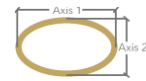

Model Name Eclipse Out 80x40  
 Materials Aluminium frame, PC diffuser  
 Design by Peter Danczkay  
 Light Direction Out   
 LED Life 50 000 hrs L80/B30  
 Warranty 1+2 years   
 IP20

Luminaire dimensions 80x40x3 cm  
 Profile dimensions 27x30 mm  
 Luminaire weight 1.3 kg  
 Net Lumens output 4010 lm  
 Lumens LED output 6685 lm  
 Voltage (constant voltage) 24 V  
 Amperes / Watts 1.9 A / 45 W  
 Technical data is subject to change.

Document version v220416

	Light Direction	In --> EI	Down --> ED					
		Out --> EO	In & Out --> EH			EO		
		Up --> EU	Up & Down --> EV					

	Size	Standard Sizes *						
		80x40 cm --> 80x40	120x60 cm --> 120x60		80x40			
		150x75 cm --> 150x75	180x90 cm --> 180x90					