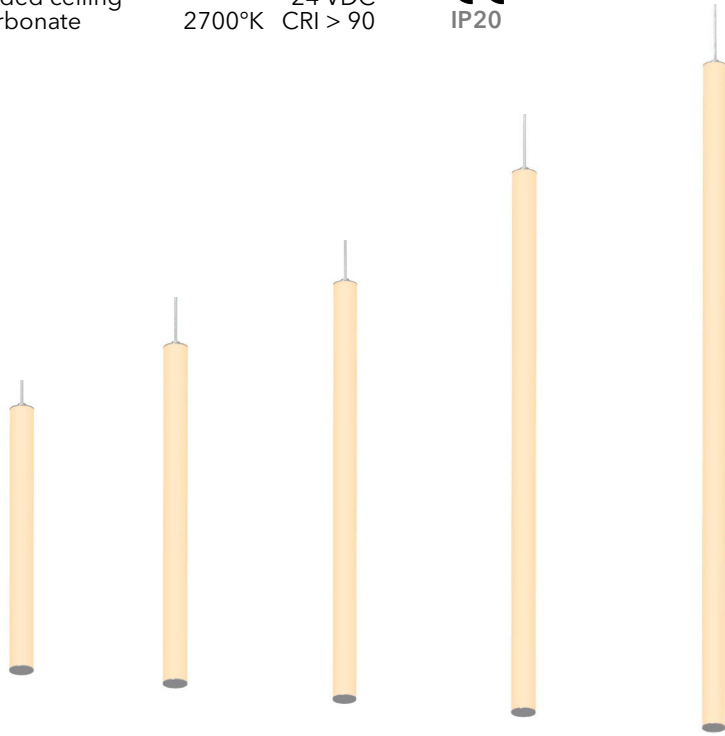

O L E A N T

LUCERNA PURA
On a Streak

Suspension luminaire
Suspension for suspended ceiling
Aluminium and Polycarbonate

2700°K 24 VDC
CRI > 90

	LED Watt	Luminous flux (lm)	Weight (kg)	Finish	Control
Ø 40 x 470 mm	7	600	0.3	LP047	
Ø 40 x 620 mm	9.5	795	0.4	LP062	
Ø 40 x 770 mm	12	995	0.5	LP077	
Ø 40 x 970 mm	15	1,260	0.6	LP097	
Ø 40 x 1220 mm	19	1,595	0.8	LP122	