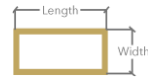

Model Name Quad Down 120x60
Materials Aluminium frame, PC diffuser
Design by Peter Danczkay

Luminaire dimensions 120x60x3 cm
Profile dimensions 30x27 mm
Luminaire weight 2.4 kg

Light Direction Down

Net Lumens output 7245 lm
Lumens LED output 12075 lm

LED Life 50 000 hrs L80/B30
Warranty 1+2 years

Voltage (constant voltage) 24 V
Amperes / Watts 3.4 A / 81 W

Technical data is subject to change. Document version v220415

	Light Direction	In	--> QI	Down	--> QD				
		Out	--> QO	In & Out	--> QH			QD	
		Up	--> QU	Up & Down	--> QV				

	Size	Standard Sizes *							
		80x40 cm	--> 80x40	120x60 cm	--> 120x60				120x60
		150x75 cm	--> 150x75	180x90 cm	--> 180x90				

* Other sizes available upon request

	Finish	Premium --> P							
		Deco Black	Pearl White	Golden Eye	Silver Chalice	Ruby Red	Twilight Blue	Champagne Brown	Forest Green
		10 10M	20 20M	30 30M	40 40M	50 50M	60 60M	70 70M	80 80M

* Use XX for high gloss finish and XXM for matt

** Additional custom colours can be selected by providing RAL or auto colour code

	Highline	--> H						
		Gold --> R1036		White --> R9016				HR9011
		Silver --> R1036		Black --> R9011				

* Use M suffix for matt

** Any RAL colour, or special effects Powder coating available upon request

	LED Colour	Warm White (Standard) - 3000°K	--> 9300	Full Colour	--> RGB		9400
		Extra Warm White - 2700°K	--> 9270	Colour & Warm White	--> R930		
		Neutral White - 4000°K	--> 9400	Colour & Neutral White	--> R940		
		Tuneable white - 2700°K-4000°K	--> 2740	* Contact us for other requirements *