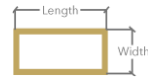

Model Name Quad Down 150x75
 Materials Aluminium frame, PC diffuser
 Design by Peter Danczkay

Luminaire dimensions 150x75x3 cm
 Profile dimensions 30x27 mm
 Luminaire weight 3 kg

Light Direction Down

Net Lumens output 9110 lm
 Lumens LED output 15180 lm

	Size Standard Sizes *				
	80x40 cm --> 80x40	120x60 cm	--> 120x60		150x75
	150x75 cm --> 150x75	180x90 cm	--> 180x90		

* Other sizes available upon request

	Finish Premium --> P							
	Deco Black 10 10M	Pearl White 20 20M	Golden Eye 30 30M	Silver Chalice 40 40M	Ruby Red 50 50M	Twilight Blue 60 60M	Champagne Brown 70 70M	Forest Green 80 80M