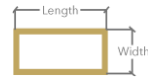

Model Name Quad Down 180x90
 Materials Aluminium frame, PC diffuser
 Design by Peter Danczkay

Luminaire dimensions 180x90x3 cm
 Profile dimensions 30x27 mm
 Luminaire weight 3.6 kg

Light Direction Down

Net Lumens output 10970 lm
 Lumens LED output 18285 lm

	Size	Standard Sizes *							
		80x40 cm --> 80x40	120x60 cm --> 120x60						180x90
		150x75 cm --> 150x75	180x90 cm --> 180x90						

* Other sizes available upon request

	Finish	Premium --> P							
		Deco Black 10 10M	Pearl White 20 20M	Golden Eye 30 30M	Silver Chalice 40 40M	Ruby Red 50 50M	Twilight Blue 60 60M	Champagne Brown 70 70M	Forest Green 80 80M