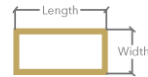

Model Name Quad In & Out 120x60
Materials Aluminium frame, PC diffuser
Design by Peter Danczkay

Luminaire dimensions 120x60x5 cm
Profile dimensions 50x30 mm
Luminaire weight 4.2 kg

Light Direction In & Out

Net Lumens output 14490 lm
Lumens LED output 24150 lm
Voltage (constant voltage) 24 V
Amperes / Watts 6.8 A / 161 W