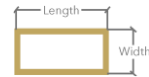

Model Name Quad In & Out 150x75
Materials Aluminium frame, PC diffuser
Design by Peter Danczkay

Luminaire dimensions 150x75x5 cm
Profile dimensions 50x30 mm
Luminaire weight 5.2 kg

Light Direction In & Out

Net Lumens output 18215 lm
Lumens LED output 30360 lm

LED Life 50 000 hrs L80/B30
Warranty 1+2 years

Voltage (constant voltage) 24 V
Amperes / Watts 8.5 A / 203 W

Technical data is subject to change.

Document version v220415

Light Direction 	In	--> QI	Down	--> QD	QH
	Out	--> QO	In & Out	--> QH	
	Up	--> QU	Up & Down	--> QV	

Size 	Standard Sizes *				150x75
	80x40 cm	--> 80x40	120x60 cm	--> 120x60	
	150x75 cm	--> 150x75	180x90 cm	--> 180x90	

* Other sizes available upon request

Finish 	Premium --> P							
	Deco Black 10 10M	Pearl White 20 20M	Golden Eye 30 30M	Silver Chalice 40 40M	Ruby Red 50 50M	Twilight Blue 60 60M	Champagne Brown 70 70M	Forest Green 80 80M

* Use XX for high gloss finish and XXM for matt

** Additional custom colours can be selected by providing RAL or auto colour code

Highline	--> H	HR9011	
	Gold --> R1036		White --> R9016
	Silver --> R1036		Black --> R9011

* Use M suffix for matt

** Any RAL colour, or special effects Powder coating available upon request

LED Colour 	Warm White (Standard) - 3000°K	--> 9300	Full Colour	--> RGB	9400
	Extra Warm White - 2700°K	--> 9270	Colour & Warm White	--> R930	
	Neutral White - 4000°K	--> 9400	Colour & Neutral White	--> R940	
	Tuneable white - 2700°K-4000°K	--> 2740	* Contact us for other requirements *