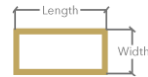

Model Name Quad In & Out 180x90
Materials Aluminium frame, PC diffuser
Design by Peter Danczkay

Luminaire dimensions 180x90x5 cm
Profile dimensions 50x30 mm
Luminaire weight 6.3 kg

Light Direction In & Out

Net Lumens output 21940 lm
Lumens LED output 36570 lm

LED Life 50 000 hrs L80/B30
Warranty 1+2 years

Voltage (constant voltage) 24 V
Amperes / Watts 10.2 A / 244 W

Technical data is subject to change. Document version v220415

Light Direction 	In	--> QI	Down	--> QD	QH
	Out	--> QO	In & Out	--> QH	
	Up	--> QU	Up & Down	--> QV	

Size 	Standard Sizes *				180x90
	80x40 cm	--> 80x40	120x60 cm	--> 120x60	
	150x75 cm	--> 150x75	180x90 cm	--> 180x90	

* Other sizes available upon request

Finish 	Premium --> P							
	Deco Black	Pearl White	Golden Eye	Silver Chalice	Ruby Red	Twilight Blue	Champagne Brown	Forest Green
	10 10M	20 20M	30 30M	40 40M	50 50M	60 60M	70 70M	80 80M

* Use XX for high gloss finish and XXM for matt

** Additional custom colours can be selected by providing RAL or auto colour code

Highline	--> H				HR9011
	Gold --> R1036	White --> R9016			
	Silver --> R1036	Black --> R9011			

* Use M suffix for matt

** Any RAL colour, or special effects Powder coating available upon request

LED Colour 	Warm White (Standard) - 3000°K --> 9300	Full Colour --> RGB	9400
	Extra Warm White - 2700°K --> 9270	Colour & Warm White --> R930	
	Neutral White - 4000°K --> 9400	Colour & Neutral White --> R940	
	Tuneable white - 2700°K-4000°K --> 2740	* Contact us for other requirements *