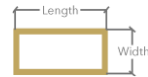

Model Name Quad In & Out 80x40
Materials Aluminium frame, PC diffuser
Design by Peter Danczkay

Luminaire dimensions 80x40x5 cm
Profile dimensions 50x30 mm
Luminaire weight 2.8 kg

Light Direction In & Out

Net Lumens output 9520 lm
Lumens LED output 15870 lm