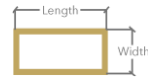

Model Name Quad In 120x60
 Materials Aluminium frame, PC diffuser
 Design by Peter Danczkay

Luminaire dimensions 120x60x3 cm
 Profile dimensions 27x30 mm
 Luminaire weight 2.4 kg

Light Direction In

Net Lumens output 7245 lm
 Lumens LED output 12075 lm

	Size	Standard Sizes *			
	80x40 cm	--> 80x40	120x60 cm	--> 120x60	120x60
	150x75 cm	--> 150x75	180x90 cm	--> 180x90	

* Other sizes available upon request

	Finish	Premium --> P						
	Deco Black	Pearl White	Golden Eye	Silver Chalice	Ruby Red	Twilight Blue	Champagne Brown	Forest Green
	10 10M	20 20M	30 30M	40 40M	50 50M	60 60M	70 70M	80 80M