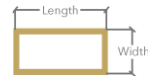

Model Name Quad In 180x90
Materials Aluminium frame, PC diffuser
Design by Peter Danczkay

Luminaire dimensions 180x90x3 cm
Profile dimensions 27x30 mm
Luminaire weight 3.6 kg

Light Direction In

Net Lumens output 10970 lm
Lumens LED output 18285 lm