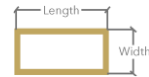

Model Name Quad In 80x40
Materials Aluminium frame, PC diffuser
Design by Peter Danczkay

Luminaire dimensions 80x40x3 cm
Profile dimensions 27x30 mm
Luminaire weight 1.6 kg

Light Direction In

Net Lumens output 4760 lm
Lumens LED output 7935 lm
Voltage (constant voltage) 24 V
Amperes / Watts 2.3 A / 53 W