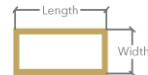

Model Name Quad Out 120x60
 Materials Aluminium frame, PC diffuser
 Design by Peter Danczkay

Luminaire dimensions 120x60x3 cm
 Profile dimensions 27x30 mm
 Luminaire weight 2.4 kg

Light Direction Out

Net Lumens output 7245 lm
 Lumens LED output 12075 lm

	Size	Standard Sizes *			
	80x40 cm	--> 80x40	120x60 cm	--> 120x60	120x60
	150x75 cm	--> 150x75	180x90 cm	--> 180x90	

* Other sizes available upon request

	Finish	Premium --> P						
	Deco Black	Pearl White	Golden Eye	Silver Chalice	Ruby Red	Twilight Blue	Champagne Brown	Forest Green
	10 10M	20 20M	30 30M	40 40M	50 50M	60 60M	70 70M	80 80M