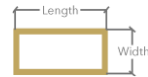

Model Name Quad Out 180x90
 Materials Aluminium frame, PC diffuser
 Design by Peter Danczkay

Luminaire dimensions 180x90x3 cm
 Profile dimensions 27x30 mm
 Luminaire weight 3.6 kg

Light Direction Out 

Net Lumens output 10970 lm
 Lumens LED output 18285 lm

	Size Standard Sizes *				
	80x40 cm --> 80x40	120x60 cm	--> 120x60		180x90
	150x75 cm --> 150x75	180x90 cm	--> 180x90		

* Other sizes available upon request

	Finish Premium --> P							
	Deco Black 10 10M	Pearl White 20 20M	Golden Eye 30 30M	Silver Chalice 40 40M	Ruby Red 50 50M	Twilight Blue 60 60M	Champagne Brown 70 70M	Forest Green 80 80M