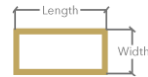

Model Name Quad Out 80x40
Materials Aluminium frame, PC diffuser
Design by Peter Danczkay

Luminaire dimensions 80x40x3 cm
Profile dimensions 27x30 mm
Luminaire weight 1.6 kg

Light Direction Out

Net Lumens output 4760 lm
Lumens LED output 7935 lm

LED Life 50 000 hrs L80/B30
Warranty 1+2 years

Voltage (constant voltage) 24 V
Amperes / Watts 2.3 A / 53 W

Technical data is subject to change. Document version v220415

	Light Direction In	--> QI	Down	--> QD	
	Out	--> QO	In & Out	--> QH	QO
	Up	--> QU	Up & Down	--> QV	

	Size Standard Sizes *				
	80x40 cm	--> 80x40	120x60 cm	--> 120x60	80x40
	150x75 cm	--> 150x75	180x90 cm	--> 180x90	

* Other sizes available upon request

	Finish Premium	--> P						
	Deco Black	Pearl White	Golden Eye	Silver Chalice	Ruby Red	Twilight Blue	Champagne Brown	Forest Green
	10 10M	20 20M	30 30M	40 40M	50 50M	60 60M	70 70M	80 80M

* Use XX for high gloss finish and XXM for matt

** Additional custom colours can be selected by providing RAL or auto colour code

Highline	--> H				
Gold	--> R1036	White	--> R9016	HR9011	
Silver	--> R1036	Black	--> R9011		

* Use M suffix for matt

** Any RAL colour, or special effects Powder coating available upon request

	LED Colour Warm White (Standard) - 3000°K	--> 9300	Full Colour	--> RGB	9400
	Extra Warm White - 2700°K	--> 9270	Colour & Warm White	--> R930	
	Neutral White - 4000°K	--> 9400	Colour & Neutral White	--> R940	
	Tuneable white - 2700°K-4000°K	--> 2740	* Contact us for other requirements *