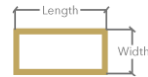

Model Name Quad Up 180x90
 Materials Aluminium frame, PC diffuser
 Design by Peter Danczkay

Luminaire dimensions 180x90x3 cm
 Profile dimensions 30x27 mm
 Luminaire weight 3.6 kg

Light Direction Up

Net Lumens output 10970 lm
 Lumens LED output 18285 lm

	Size	Standard Sizes *							
		80x40 cm --> 80x40	120x60 cm --> 120x60					180x90	
		150x75 cm --> 150x75	180x90 cm --> 180x90						

* Other sizes available upon request

	Finish	Premium --> P							
		Deco Black 10 10M	Pearl White 20 20M	Golden Eye 30 30M	Silver Chalice 40 40M	Ruby Red 50 50M	Twilight Blue 60 60M	Champagne Brown 70 70M	Forest Green 80 80M