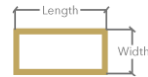

Model Name Quad Up 80x40
Materials Aluminium frame, PC diffuser
Design by Peter Danczkay

Luminaire dimensions 80x40x3 cm
Profile dimensions 30x27 mm
Luminaire weight 1.6 kg

Light Direction Up

Net Lumens output 4760 lm
Lumens LED output 7935 lm

LED Life 50 000 hrs L80/B30
Warranty 1+2 years

Voltage (constant voltage) 24 V
Amperes / Watts 2.3 A / 53 W

Technical data is subject to change. Document version v220415

	Light Direction	In	--> QI	Down	--> QD	QU
		Out	--> QO	In & Out	--> QH	
		Up	--> QU	Up & Down	--> QV	

	Size	Standard Sizes *				80x40
		80x40 cm	--> 80x40	120x60 cm	--> 120x60	
		150x75 cm	--> 150x75	180x90 cm	--> 180x90	

* Other sizes available upon request

	Finish	Premium --> P							
		Deco Black	Pearl White	Golden Eye	Silver Chalice	Ruby Red	Twilight Blue	Champagne Brown	Forest Green
		10 10M	20 20M	30 30M	40 40M	50 50M	60 60M	70 70M	80 80M

* Use XX for high gloss finish and XXM for matt

** Additional custom colours can be selected by providing RAL or auto colour code

	Highline	--> H	HR9011	
		Gold --> R1036		White --> R9016
		Silver --> R1036		Black --> R9011

* Use M suffix for matt

** Any RAL colour, or special effects Powder coating available upon request

	LED Colour	Warm White (Standard) - 3000°K	--> 9300	Full Colour	--> RGB	9400
		Extra Warm White - 2700°K	--> 9270	Colour & Warm White	--> R930	
		Neutral White - 4000°K	--> 9400	Colour & Neutral White	--> R940	
		Tuneable white - 2700°K-4000°K	--> 2740	* Contact us for other requirements *