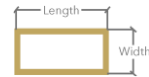

Model Name Quad Up & Down 120x60
Materials Aluminium frame, PC diffuser
Design by Peter Danczkay

Luminaire dimensions 120x60x5 cm
Profile dimensions 30x50 mm
Luminaire weight 4.2 kg

Light Direction Up & Down

Net Lumens output 14490 lm
Lumens LED output 24150 lm
Voltage (constant voltage) 24 V
Amperes / Watts 6.8 A / 161 W