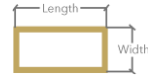

Model Name Quad Up & Down 180x90
Materials Aluminium frame, PC diffuser
Design by Peter Danczkay

Luminaire dimensions 180x90x5 cm
Profile dimensions 30x50 mm
Luminaire weight 6.3 kg

Light Direction Up & Down

Net Lumens output 21940 lm
Lumens LED output 36570 lm
Voltage (constant voltage) 24 V
Amperes / Watts 10.2 A / 244 W