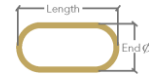

Model Name Stadium Down 120x40
Materials Aluminium frame, PC diffuser
Design by Peter Danczkay

Luminaire dimensions 120x40x3 cm
Profile dimensions 30x27 mm
Luminaire weight 1.9 kg

Light Direction Down

Net Lumens output 5915 lm
Lumens LED output 9855 lm

LED Life 50 000 hrs L80/B30
Warranty 1+2 years

Voltage (constant voltage) 24 V
Amperes / Watts 2.8 A / 66 W

Technical data is subject to change.

Document version v220417

Light Direction

In --> SI Down --> SD
Out --> SO In & Out --> SH
Up --> SU Up & Down --> SV

SD

Size

Standard Sizes *
120x40 cm --> 120x40 150x50 cm --> 150x50 120x40
180x60 cm --> 180x60

* Other sizes available upon request

Finish

Premium --> P
Deco Black 10 10M Pearl White 20 20M Golden Eye 30 30M Silver Chalice 40 40M Ruby Red 50 50M Twilight Blue 60 60M Champagne Brown 70 70M Forest Green 80 80M

* Use XX for high gloss finish and XXM for matt

** Additional custom colours can be selected by providing RAL or auto colour code

Highline --> H

Gold --> R1036 White --> R9016 HR9011
Silver --> R1036 Black --> R9011

* Use M suffix for matt

** Any RAL colour, or special effects Powder coating available upon request

LED Colour

Warm White (Standard) - 3000°K --> 9300 Full Colour --> RGB 9400
Extra Warm White - 2700°K --> 9270 Colour & Warm White --> R930
Neutral White - 4000°K --> 9400 Colour & Neutral White --> R940
Tuneable white - 2700°K-4000°K --> 2740 * Contact us for other requirements *

Mounting