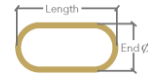

Model Name Stadium Down 150x50
Materials Aluminium frame, PC diffuser
Design by Peter Danczkay

Luminaire dimensions 150x50x3 cm
Profile dimensions 30x27 mm
Luminaire weight 2.4 kg

Light Direction Down

Net Lumens output 7390 lm
Lumens LED output 12320 lm

LED Life 50 000 hrs L80/B30
Warranty 1+2 years

Voltage (constant voltage) 24 V
Amperes / Watts 3.5 A / 83 W

Technical data is subject to change.

Document version v220417

Light Direction

In --> SI Down --> SD
Out --> SO In & Out --> SH
Up --> SU Up & Down --> SV

SD

Size

Standard Sizes *
120x40 cm --> 120x40 150x50 cm --> 150x50 150x50
180x60 cm --> 180x60

* Other sizes available upon request

Finish

Premium --> P
Deco Black 10 10M Pearl White 20 20M Golden Eye 30 30M Silver Chalice 40 40M Ruby Red 50 50M Twilight Blue 60 60M Champagne Brown 70 70M Forest Green 80 80M

* Use XX for high gloss finish and XXM for matt

** Additional custom colours can be selected by providing RAL or auto colour code

Highline --> H

Gold --> R1036 White --> R9016 HR9011
Silver --> R1036 Black --> R9011

* Use M suffix for matt

** Any RAL colour, or special effects Powder coating available upon request

LED Colour

Warm White (Standard) - 3000°K --> 9300 Full Colour --> RGB 9400
Extra Warm White - 2700°K --> 9270 Colour & Warm White --> R930
Neutral White - 4000°K --> 9400 Colour & Neutral White --> R940
Tuneable white - 2700°K-4000°K --> 2740 * Contact us for other requirements *

Mounting