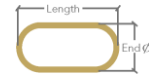

Model Name Stadium Down 180x60
Materials Aluminium frame, PC diffuser
Design by Peter Danczkay

Luminaire dimensions 180x60x3 cm
Profile dimensions 30x27 mm
Luminaire weight 2.8 kg

Light Direction Down

Net Lumens output 8870 lm
Lumens LED output 14785 lm

LED Life 50 000 hrs L80/B30
Warranty 1+2 years

Voltage (constant voltage) 24 V
Amperes / Watts 4.2 A / 99 W

Technical data is subject to change.

Document version v220417

Light Direction 	In --> SI	Down --> SD			
	Out --> SO	In & Out --> SH			SD
	Up --> SU	Up & Down --> SV			

Size 	Standard Sizes *				
	120x40 cm --> 120x40	150x50 cm --> 150x50			180x60
	180x60 cm --> 180x60				

* Other sizes available upon request

Finish 	Premium --> P							
	Deco Black 10 10M	Pearl White 20 20M	Golden Eye 30 30M	Silver Chalice 40 40M	Ruby Red 50 50M	Twilight Blue 60 60M	Champagne Brown 70 70M	Forest Green 80 80M

* Use XX for high gloss finish and XXM for matt

** Additional custom colours can be selected by providing RAL or auto colour code

Highline	--> H				
	Gold --> R1036	White --> R9016			HR9011
	Silver --> R1036	Black --> R9011			

* Use M suffix for matt

** Any RAL colour, or special effects Powder coating available upon request

LED Colour 	Warm White (Standard) - 3000°K --> 9300	Full Colour --> RGB		9400
	Extra Warm White - 2700°K --> 9270	Colour & Warm White --> R930		
	Neutral White - 4000°K --> 9400	Colour & Neutral White --> R940		
	Tuneable white - 2700°K-4000°K --> 2740	* Contact us for other requirements *