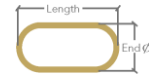

Model Name Stadium In & Out 180x60
Materials Aluminium frame, PC diffuser
Design by Peter Danczkay

Luminaire dimensions 180x60x5 cm
Profile dimensions 50x30 mm
Luminaire weight 5 kg

Light Direction In & Out

Net Lumens output 17740 lm
Lumens LED output 29565 lm

LED Life 50 000 hrs L80/B30
Warranty 1+2 years

Voltage (constant voltage) 24 V
Amperes / Watts 8.3 A / 198 W

Technical data is subject to change.

Document version v220417

Light Direction 	In	--> SI	Down	--> SD	SH
	Out	--> SO	In & Out	--> SH	
	Up	--> SU	Up & Down	--> SV	

Size 	Standard Sizes *				
	120x40 cm	--> 120x40	150x50 cm	--> 150x50	180x60
	180x60 cm	--> 180x60			

* Other sizes available upon request

Finish 	Premium --> P							
	Deco Black	Pearl White	Golden Eye	Silver Chalice	Ruby Red	Twilight Blue	Champagne Brown	Forest Green
	10 10M	20 20M	30 30M	40 40M	50 50M	60 60M	70 70M	80 80M

* Use XX for high gloss finish and XXM for matt

** Additional custom colours can be selected by providing RAL or auto colour code

Highline	--> H			
	Gold	--> R1036	White	--> R9016
	Silver	--> R1036	Black	--> R9011

* Use M suffix for matt

** Any RAL colour, or special effects Powder coating available upon request

LED Colour 	Warm White (Standard) - 3000°K	--> 9300	Full Colour	--> RGB	9400
	Extra Warm White - 2700°K	--> 9270	Colour & Warm White	--> R930	
	Neutral White - 4000°K	--> 9400	Colour & Neutral White	--> R940	
	Tuneable white - 2700°K-4000°K	--> 2740	* Contact us for other requirements *