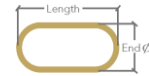

Model Name Stadium In 120x40
 Materials Aluminium frame, PC diffuser
 Design by Peter Danczkay

Luminaire dimensions 120x40x3 cm
 Profile dimensions 27x30 mm
 Luminaire weight 1.9 kg

Light Direction In

Net Lumens output 5915 lm
 Lumens LED output 9855 lm

	Size	Standard Sizes *			
	120x40 cm	--> 120x40	150x50 cm	--> 150x50	120x40
	180x60 cm	--> 180x60			

* Other sizes available upon request

	Finish	Premium --> P						
	Deco Black	Pearl White	Golden Eye	Silver Chalice	Ruby Red	Twilight Blue	Champagne Brown	Forest Green
	10 10M	20 20M	30 30M	40 40M	50 50M	60 60M	70 70M	80 80M