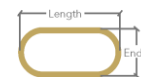

Model Name Stadium In 150x50
 Materials Aluminium frame, PC diffuser
 Design by Peter Danczkay

Luminaire dimensions 150x50x3 cm
 Profile dimensions 27x30 mm
 Luminaire weight 2.4 kg

Light Direction In

Net Lumens output 7390 lm
 Lumens LED output 12320 lm

	Size	Standard Sizes *	150x50 cm	--> 150x50	150x50
	120x40 cm	--> 120x40			
	180x60 cm	--> 180x60			

* Other sizes available upon request

	Finish	Premium --> P						
	Deco Black	Pearl White	Golden Eye	Silver Chalice	Ruby Red	Twilight Blue	Champagne Brown	Forest Green
	10 10M	20 20M	30 30M	40 40M	50 50M	60 60M	70 70M	80 80M