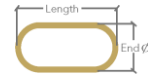

Model Name Stadium In 180x60
 Materials Aluminium frame, PC diffuser
 Design by Peter Danczkay

Luminaire dimensions 180x60x3 cm
 Profile dimensions 27x30 mm
 Luminaire weight 2.8 kg

Light Direction In

Net Lumens output 8870 lm
 Lumens LED output 14785 lm

	Size	Standard Sizes *			
	120x40 cm	--> 120x40	150x50 cm	--> 150x50	180x60
	180x60 cm	--> 180x60			

* Other sizes available upon request

	Finish	Premium --> P						
	Deco Black	Pearl White	Golden Eye	Silver Chalice	Ruby Red	Twilight Blue	Champagne Brown	Forest Green
	10 10M	20 20M	30 30M	40 40M	50 50M	60 60M	70 70M	80 80M