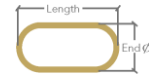

Model Name Stadium Out 120x40
Materials Aluminium frame, PC diffuser
Design by Peter Danczkay

Luminaire dimensions 120x40x3 cm
Profile dimensions 27x30 mm
Luminaire weight 1.9 kg

Light Direction Out

Net Lumens output 5915 lm
Lumens LED output 9855 lm

LED Life 50 000 hrs L80/B30
Warranty 1+2 years

Voltage (constant voltage) 24 V
Amperes / Watts 2.8 A / 66 W

Technical data is subject to change.

Document version v220417

	Light Direction	In	--> SI	Down	--> SD				
		Out	--> SO	In & Out	--> SH			SO	
		Up	--> SU	Up & Down	--> SV				

	Size	Standard Sizes *							
		120x40 cm	--> 120x40	150x50 cm	--> 150x50			120x40	
		180x60 cm	--> 180x60						

* Other sizes available upon request

	Finish	Premium --> P							
		Deco Black	Pearl White	Golden Eye	Silver Chalice	Ruby Red	Twilight Blue	Champagne Brown	Forest Green
		10 10M	20 20M	30 30M	40 40M	50 50M	60 60M	70 70M	80 80M

* Use XX for high gloss finish and XXM for matt

** Additional custom colours can be selected by providing RAL or auto colour code

	Highline	--> H						
		Gold	--> R1036	White	--> R9016			HR9011
		Silver	--> R1036	Black	--> R9011			

* Use M suffix for matt

** Any RAL colour, or special effects Powder coating available upon request

	LED Colour	Warm White (Standard) - 3000°K	--> 9300	Full Colour	--> RGB	9400
		Extra Warm White - 2700°K	--> 9270	Colour & Warm White	--> R930	
		Neutral White - 4000°K	--> 9400	Colour & Neutral White	--> R940	
		Tuneable white - 2700°K-4000°K	--> 2740	* Contact us for other requirements *