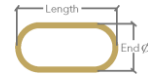

Model Name Stadium Out 150x50
Materials Aluminium frame, PC diffuser
Design by Peter Danczkay

Luminaire dimensions 150x50x3 cm
Profile dimensions 27x30 mm
Luminaire weight 2.4 kg

Light Direction Out

Net Lumens output 7390 lm
Lumens LED output 12320 lm

LED Life 50 000 hrs L80/B30
Warranty 1+2 years

Voltage (constant voltage) 24 V
Amperes / Watts 3.5 A / 83 W

Technical data is subject to change.

Document version v220417

	Light Direction	In	--> SI	Down	--> SD				
		Out	--> SO	In & Out	--> SH			SO	
		Up	--> SU	Up & Down	--> SV				

	Size	Standard Sizes *						
		120x40 cm	--> 120x40	150x50 cm	--> 150x50		150x50	
		180x60 cm	--> 180x60					

* Other sizes available upon request

	Finish	Premium --> P							
		Deco Black	Pearl White	Golden Eye	Silver Chalice	Ruby Red	Twilight Blue	Champagne Brown	Forest Green
		10 10M	20 20M	30 30M	40 40M	50 50M	60 60M	70 70M	80 80M

* Use XX for high gloss finish and XXM for matt

** Additional custom colours can be selected by providing RAL or auto colour code

	Highline	--> H				
		Gold	--> R1036	White	--> R9016	HR9011
		Silver	--> R1036	Black	--> R9011	

* Use M suffix for matt

** Any RAL colour, or special effects Powder coating available upon request

	LED Colour					
		Warm White (Standard) - 3000°K	--> 9300	Full Colour	--> RGB	9400
		Extra Warm White - 2700°K	--> 9270	Colour & Warm White	--> R930	
		Neutral White - 4000°K	--> 9400	Colour & Neutral White	--> R940	
		Tuneable white - 2700°K-4000°K	--> 2740	* Contact us for other requirements *