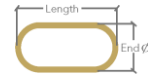

Model Name Stadium Out 180x60
Materials Aluminium frame, PC diffuser
Design by Peter Danczkay

Luminaire dimensions 180x60x3 cm
Profile dimensions 27x30 mm
Luminaire weight 2.8 kg

Light Direction Out

Net Lumens output 8870 lm
Lumens LED output 14785 lm

LED Life 50 000 hrs L80/B30
Warranty 1+2 years

Voltage (constant voltage) 24 V
Amperes / Watts 4.2 A / 99 W

Technical data is subject to change.

Document version v220417

	Light Direction	In	--> SI	Down	--> SD				
		Out	--> SO	In & Out	--> SH			SO	
		Up	--> SU	Up & Down	--> SV				

	Size	Standard Sizes *						
		120x40 cm	--> 120x40	150x50 cm	--> 150x50			180x60
		180x60 cm	--> 180x60					

* Other sizes available upon request

	Finish	Premium --> P							
		Deco Black	Pearl White	Golden Eye	Silver Chalice	Ruby Red	Twilight Blue	Champagne Brown	Forest Green
		10 10M	20 20M	30 30M	40 40M	50 50M	60 60M	70 70M	80 80M

* Use XX for high gloss finish and XXM for matt

** Additional custom colours can be selected by providing RAL or auto colour code

	Highline	--> H					
		Gold --> R1036	White --> R9016			HR9011	
		Silver --> R1036	Black --> R9011				

* Use M suffix for matt

** Any RAL colour, or special effects Powder coating available upon request

	LED Colour					
		Warm White (Standard) - 3000°K	--> 9300	Full Colour	--> RGB	9400
		Extra Warm White - 2700°K	--> 9270	Colour & Warm White	--> R930	
		Neutral White - 4000°K	--> 9400	Colour & Neutral White	--> R940	
		Tuneable white - 2700°K-4000°K	--> 2740	* Contact us for other requirements *