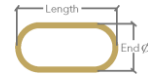

Model Name Stadium Up 120x40
 Materials Aluminium frame, PC diffuser
 Design by Peter Danczkay

Luminaire dimensions 120x40x3 cm
 Profile dimensions 30x27 mm
 Luminaire weight 1.9 kg

Light Direction Up

Net Lumens output 5915 lm
 Lumens LED output 9855 lm

Size 	Standard Sizes *				120x40
	120x40 cm	--> 120x40	150x50 cm	--> 150x50	
	180x60 cm	--> 180x60			

* Other sizes available upon request

Finish 	Premium --> P							
	Deco Black	Pearl White	Golden Eye	Silver Chalice	Ruby Red	Twilight Blue	Champagne Brown	Forest Green
	10 10M	20 20M	30 30M	40 40M	50 50M	60 60M	70 70M	80 80M