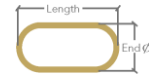

Model Name Stadium Up 150x50
 Materials Aluminium frame, PC diffuser
 Design by Peter Danczkay

Luminaire dimensions 150x50x3 cm
 Profile dimensions 30x27 mm
 Luminaire weight 2.4 kg

Light Direction Up

Net Lumens output 7390 lm
 Lumens LED output 12320 lm

	Size	Standard Sizes *							
		120x40 cm --> 120x40	150x50 cm --> 150x50					150x50	
		180x60 cm --> 180x60							

* Other sizes available upon request

	Finish	Premium --> P							
		Deco Black 10 10M	Pearl White 20 20M	Golden Eye 30 30M	Silver Chalice 40 40M	Ruby Red 50 50M	Twilight Blue 60 60M	Champagne Brown 70 70M	Forest Green 80 80M