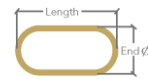

Model Name Stadium Up 180x60
 Materials Aluminium frame, PC diffuser
 Design by Peter Danczkay

Luminaire dimensions 180x60x3 cm
 Profile dimensions 30x27 mm
 Luminaire weight 2.8 kg

Light Direction Up

Net Lumens output 8870 lm
 Lumens LED output 14785 lm

Size 	Standard Sizes *			
	120x40 cm --> 120x40	150x50 cm --> 150x50	180x60	
	180x60 cm --> 180x60			

* Other sizes available upon request

Finish 	Premium --> P							
	Deco Black	Pearl White	Golden Eye	Silver Chalice	Ruby Red	Twilight Blue	Champagne Brown	Forest Green
	10 10M	20 20M	30 30M	40 40M	50 50M	60 60M	70 70M	80 80M