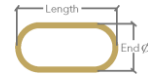

Model Name Stadium Up & Down 150x50
Materials Aluminium frame, PC diffuser
Design by Peter Danczkay

Luminaire dimensions 150x50x5 cm
Profile dimensions 30x50 mm
Luminaire weight 4.2 kg

Light Direction Up & Down

Net Lumens output 14785 lm
Lumens LED output 24640 lm

LED Life 50 000 hrs L80/B30
Warranty 1+2 years

Voltage (constant voltage) 24 V
Amperes / Watts 6.9 A / 165 W

Technical data is subject to change.

Document version v220417

Light Direction 	In	--> SI	Down	--> SD	SV
	Out	--> SO	In & Out	--> SH	
	Up	--> SU	Up & Down	--> SV	

Size 	Standard Sizes *			
	120x40 cm --> 120x40	150x50 cm	--> 150x50	150x50
	180x60 cm --> 180x60			

* Other sizes available upon request

Finish 	Premium --> P							
	Deco Black	Pearl White	Golden Eye	Silver Chalice	Ruby Red	Twilight Blue	Champagne Brown	Forest Green
	10 10M	20 20M	30 30M	40 40M	50 50M	60 60M	70 70M	80 80M

* Use XX for high gloss finish and XXM for matt

** Additional custom colours can be selected by providing RAL or auto colour code

Highline	--> H			
	Gold --> R1036	White --> R9016		HR9011
	Silver --> R1036	Black --> R9011		

* Use M suffix for matt

** Any RAL colour, or special effects Powder coating available upon request

LED Colour 	Warm White (Standard) - 3000°K --> 9300	Full Colour --> RGB	9400
	Extra Warm White - 2700°K --> 9270	Colour & Warm White --> R930	
	Neutral White - 4000°K --> 9400	Colour & Neutral White --> R940	
	Tuneable white - 2700°K-4000°K --> 2740	* Contact us for other requirements *