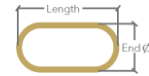

Model Name Stadium Up & Down 180x60
Materials Aluminium frame, PC diffuser
Design by Peter Danczkay

Luminaire dimensions 180x60x5 cm
Profile dimensions 30x50 mm
Luminaire weight 5 kg

Light Direction Up & Down

Net Lumens output 17740 lm
Lumens LED output 29565 lm

LED Life 50 000 hrs L80/B30
Warranty 1+2 years

Voltage (constant voltage) 24 V
Amperes / Watts 8.3 A / 198 W

Technical data is subject to change.

Document version v220417

Light Direction 	In	--> SI	Down	--> SD	SV
	Out	--> SO	In & Out	--> SH	
	Up	--> SU	Up & Down	--> SV	

Size 	Standard Sizes *			
	120x40 cm --> 120x40	150x50 cm --> 150x50	180x60	
	180x60 cm --> 180x60			

* Other sizes available upon request

Finish 	Premium --> P							
	Deco Black	Pearl White	Golden Eye	Silver Chalice	Ruby Red	Twilight Blue	Champagne Brown	Forest Green
	10 10M	20 20M	30 30M	40 40M	50 50M	60 60M	70 70M	80 80M

* Use XX for high gloss finish and XXM for matt

** Additional custom colours can be selected by providing RAL or auto colour code

Highline	--> H			HR9011
	Gold --> R1036	White --> R9016		
	Silver --> R1036	Black --> R9011		

* Use M suffix for matt

** Any RAL colour, or special effects Powder coating available upon request

LED Colour 	Warm White (Standard) - 3000°K --> 9300	Full Colour --> RGB	9400
	Extra Warm White - 2700°K --> 9270	Colour & Warm White --> R930	
	Neutral White - 4000°K --> 9400	Colour & Neutral White --> R940	
	Tuneable white - 2700°K-4000°K --> 2740	* Contact us for other requirements *